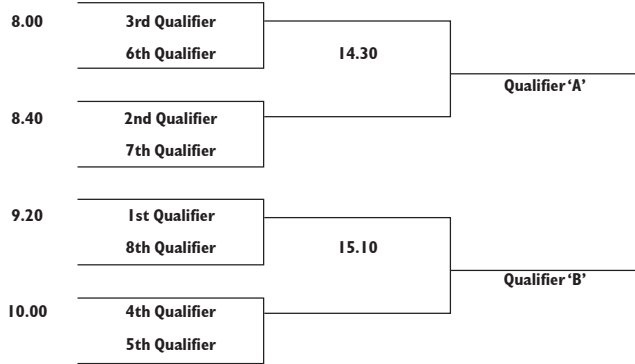

LEINSTER GOLF AIG SENIOR CUP DRAW 2019

GRANGE - Saturday 15th June

8.00	Grange	Stackstown	Killiney
8.50	Castle	Dun Laoghaire	Newlands
9.40	Powerscourt	Hermitage	Woodbrook
10.30	Edmondstown	Old Conna	Milltown
11.20	Elm Park	Delgany	Greystones
12.10	Druid's Heath	Grange Castle	Blainroe
13.00	Wicklow	Charlesland	Bray

CORRSTOWN - Saturday 29th June

8.00	Corrstown	Hollystown	Roganstown
8.50	Forrest Little	St Margaret's	Black Bush
9.40	Beaverstown	Ashbourne	Links Portmarnock
10.30	Royal Tara	Island	Corballis Links
11.20	Portmarnock	Donabate	Clontarf
12.10	Howth	Malahide	St. Anne's
13.00	Headfort	Killeen Castle	Royal Dublin

GRANGE - Sunday 16th June