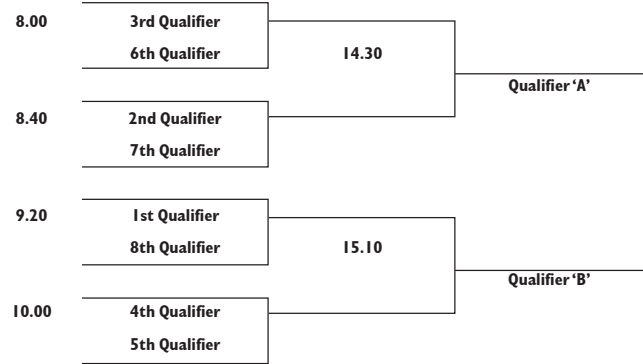

CORRSTOWN - Sunday 30th June