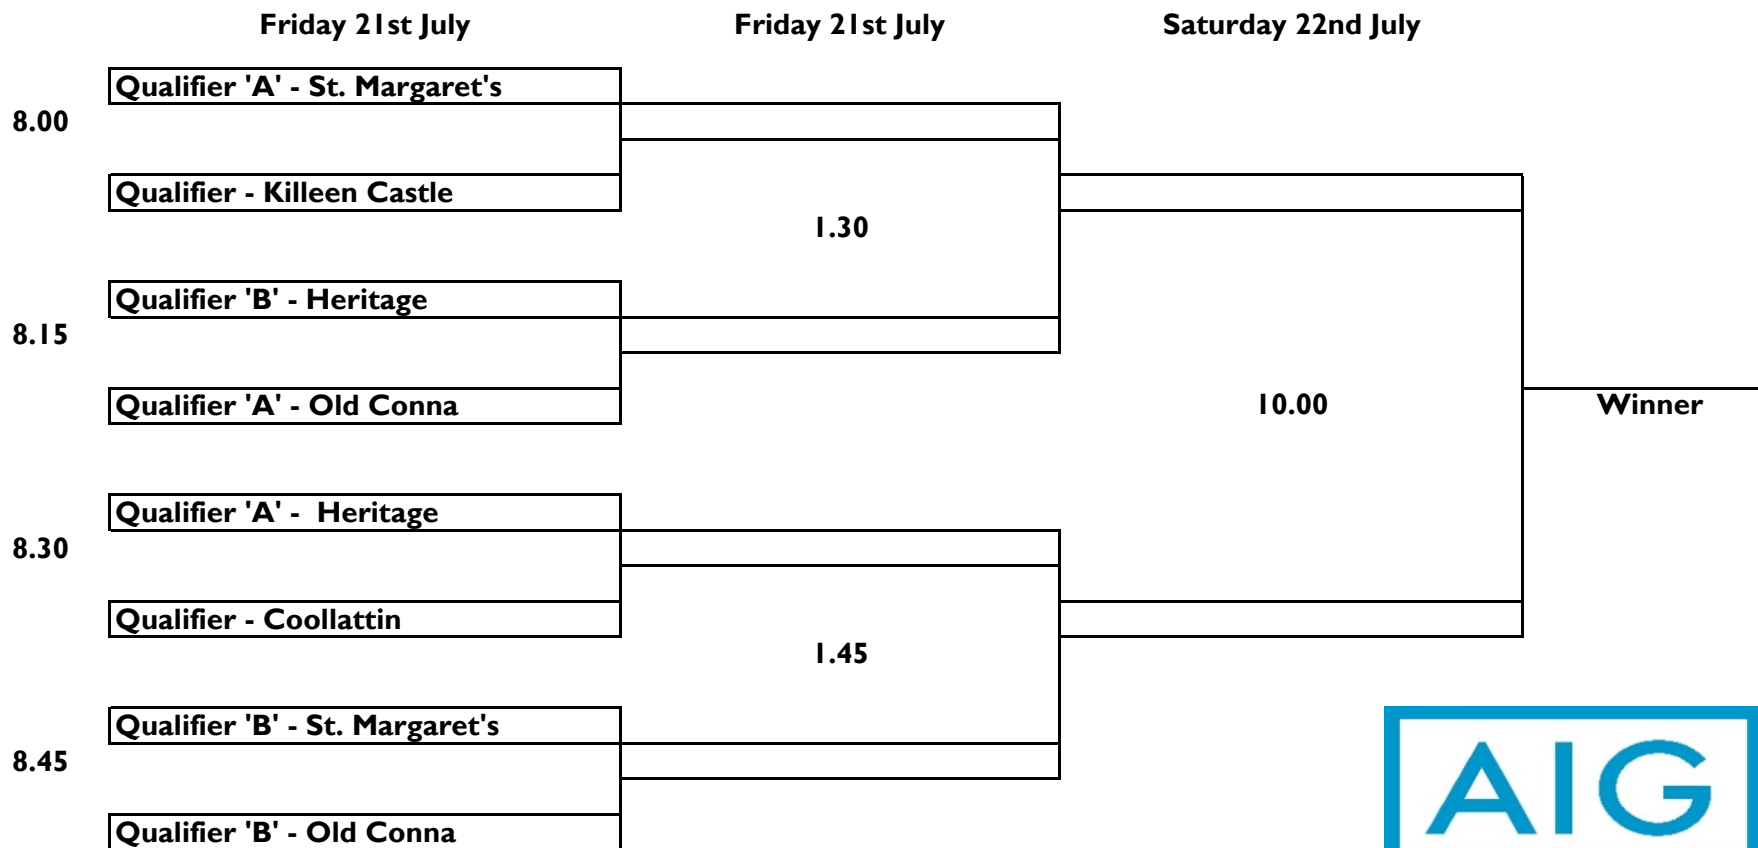

KILLEEN CASTLE - Saturday 20th May

8.00	Killeen Castle	Ardee
8.15	Co Meath	Balbriggan
8.30	Laytown & Bettystown	Knightsbrook
8.45	Royal Tara	Headfort
9.00	Co. Louth	Dundalk
9.15	Seapoint	Greenore

KILLEEN CASTLE - Sunday 21st May

8.00	1st Qualifier 4th Qualifier	1.30	Winner
8.15	2nd Qualifier 3rd Qualifier		

LEINSTER GOLF AIG BARTON SHIELD 2017 LEINSTER FINALS

**KILKENNY GOLF CLUB
Friday 21st & Saturday 22nd July 2017**

AIG BARTON SHIELD 2017