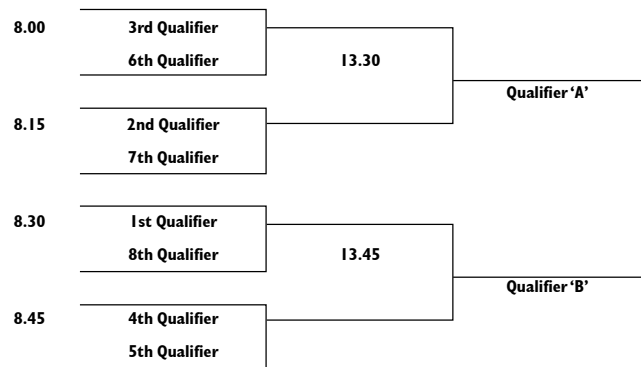

RATHFARNHAM - Sunday 26th May