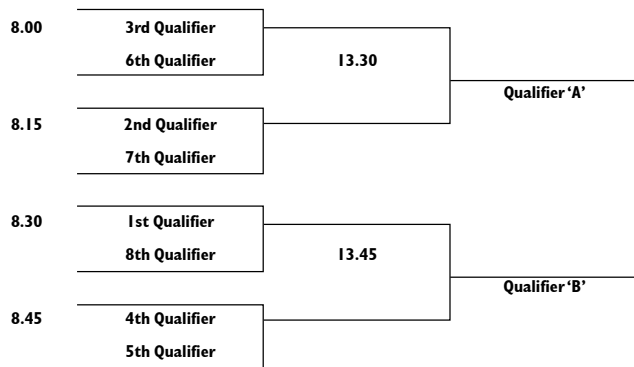

LEINSTER GOLF AIG BARTON SHIELD 2019

CASTLEKNOCK - Saturday 8th June

8.00	Castleknock	Westmanstown
8.15	Hollystown	Hermitage
8.30	St Margaret's	Corrstown
8.45	Ashbourne	Forrest Little
9.00	Donabate	Clontarf
9.15	Beaverstown	Corballis Links
9.30	Island	Howth
9.45	Skerries	Links Portmarnock
10.00	St. Anne's	Roganstown
10.15	Newlands	Grange Castle
10.30	Swords	Malahide
10.45	Ardee	Rush

RATHFARNHAM - Saturday 25th May

8.00	Rathfarnham	Milltown
8.15	Grange	Castle
8.30	Edmondstown	Woodbrook
8.45	Stackstown	Delgany
9.00	Dun Laoghaire	Bray
9.15	Killiney	Old Conna
9.30	Powerscourt	Greystones
9.45	Elm Park	Charlesland
10.00	Wicklow	Druid's Heath
10.15	Royal Dublin	Blainroe
10.30	Arklow	Woodenbridge

CASTLEKNOCK - Sunday 9th June