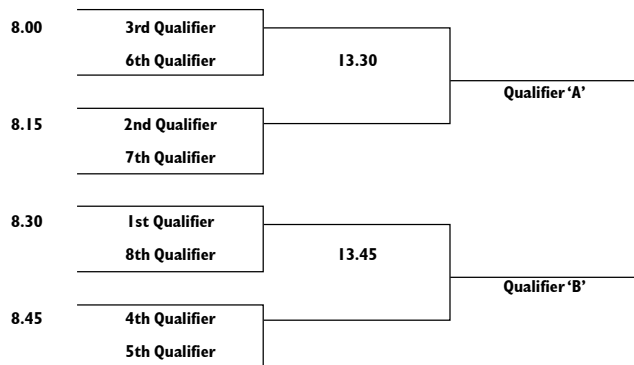

MILLICENT - Sunday 26th May