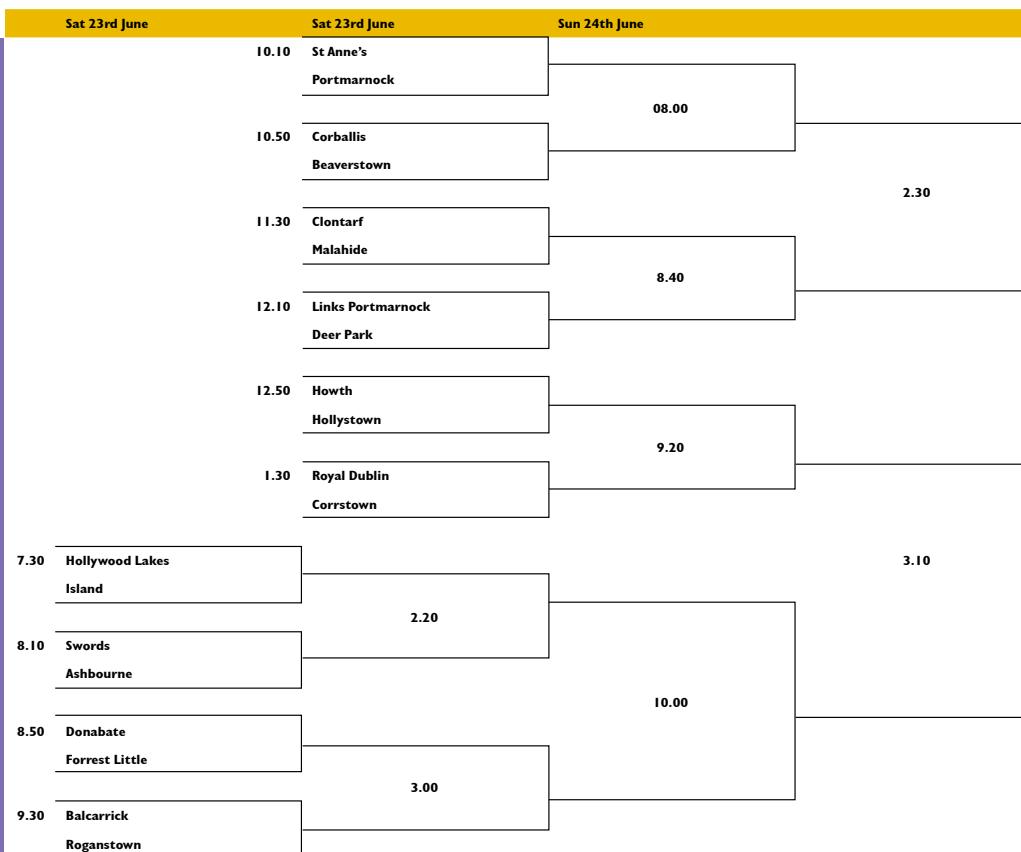

# LEINSTER GOLF AIG SENIOR CUP DRAW 2018

Mount Juliet Golf Club  
Sat 25th & Sun 26th August  
Draw for Finals on separate page

## LAYTOWN & BETTYSTOWN

Qualifier Laytown & Bettystown

## MOYVALLEY

Qualifier Moyvalley

## HOLLYWOOD LAKES

Qualifier A Hollywood Lakes

Qualifier B Hollywood Lakes