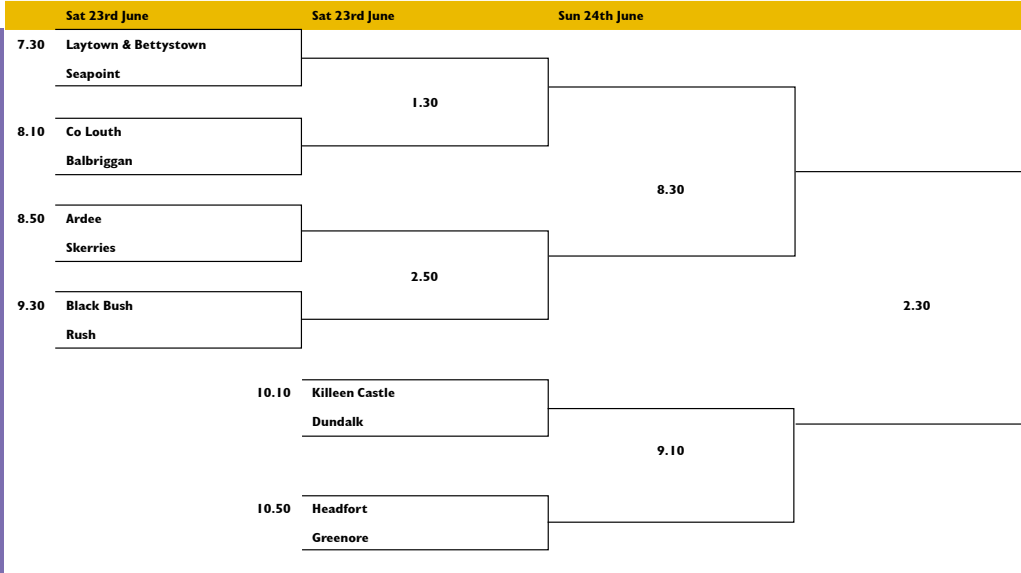

LEINSTER GOLF AIG SENIOR CUP DRAW 2018

Mount Juliet Golf Club
Sat 25th & Sun 26th August
Draw for Finals on separate page

LAYTOWN & BETTYSTOWN

Qualifier Laytown & Bettystown