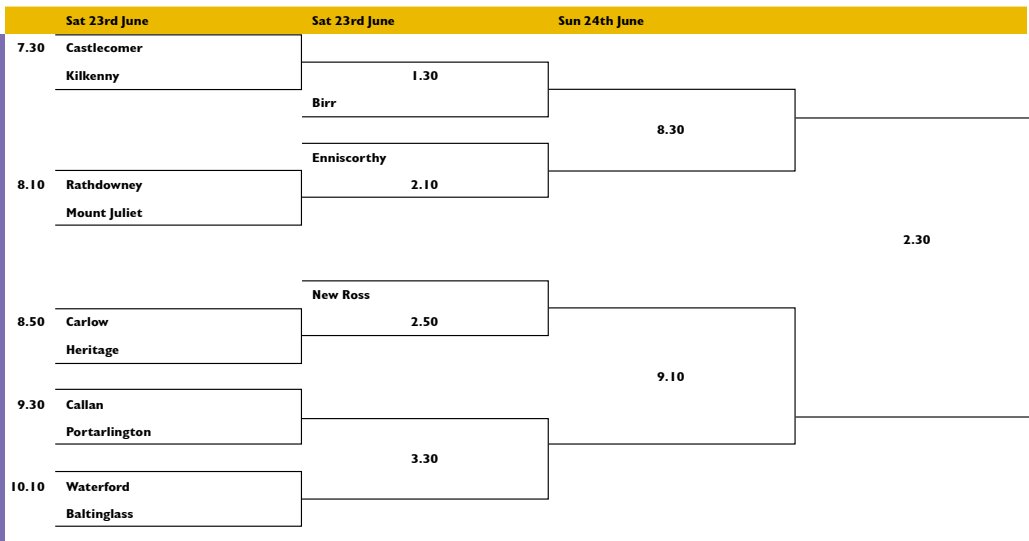

CASTLECOMER

Qualifier Castlecomer