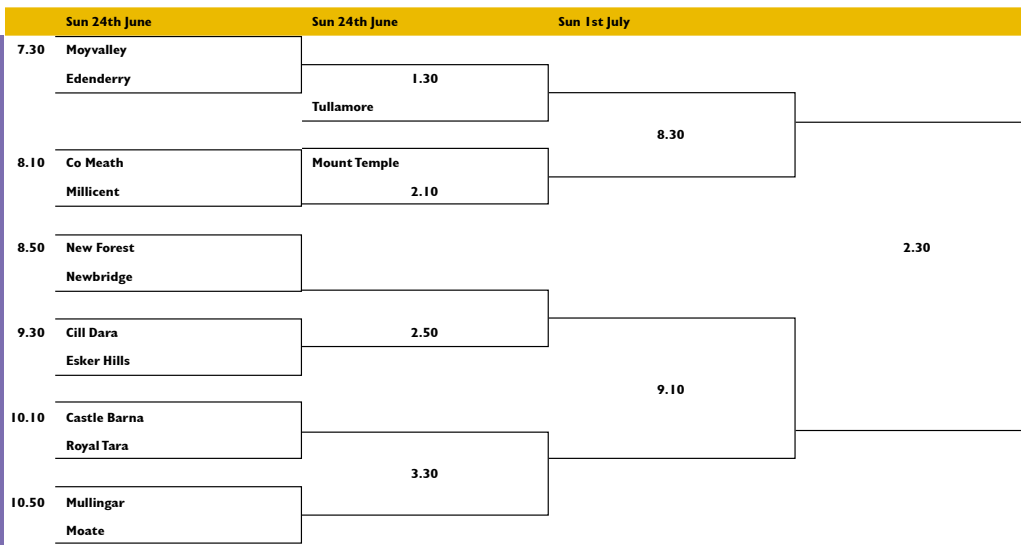

MOYVALLEY

Qualifier Moyvalley