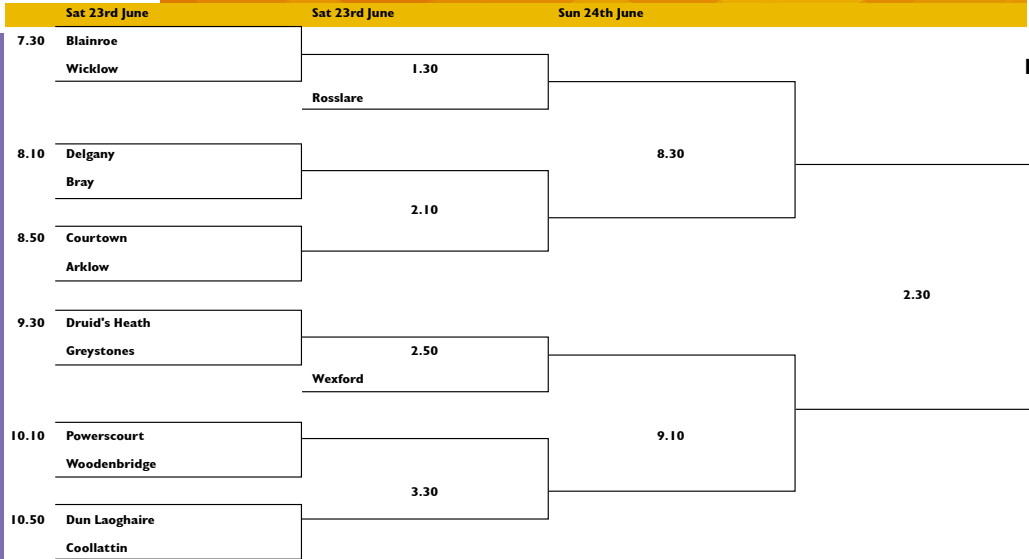

LEINSTER GOLF AIG SENIOR CUP DRAW 2018

Mount Juliet Golf Club
Sat 25th & Sun 26th August
Draw for Finals on separate page

BLAINROE

Qualifier Blainroe